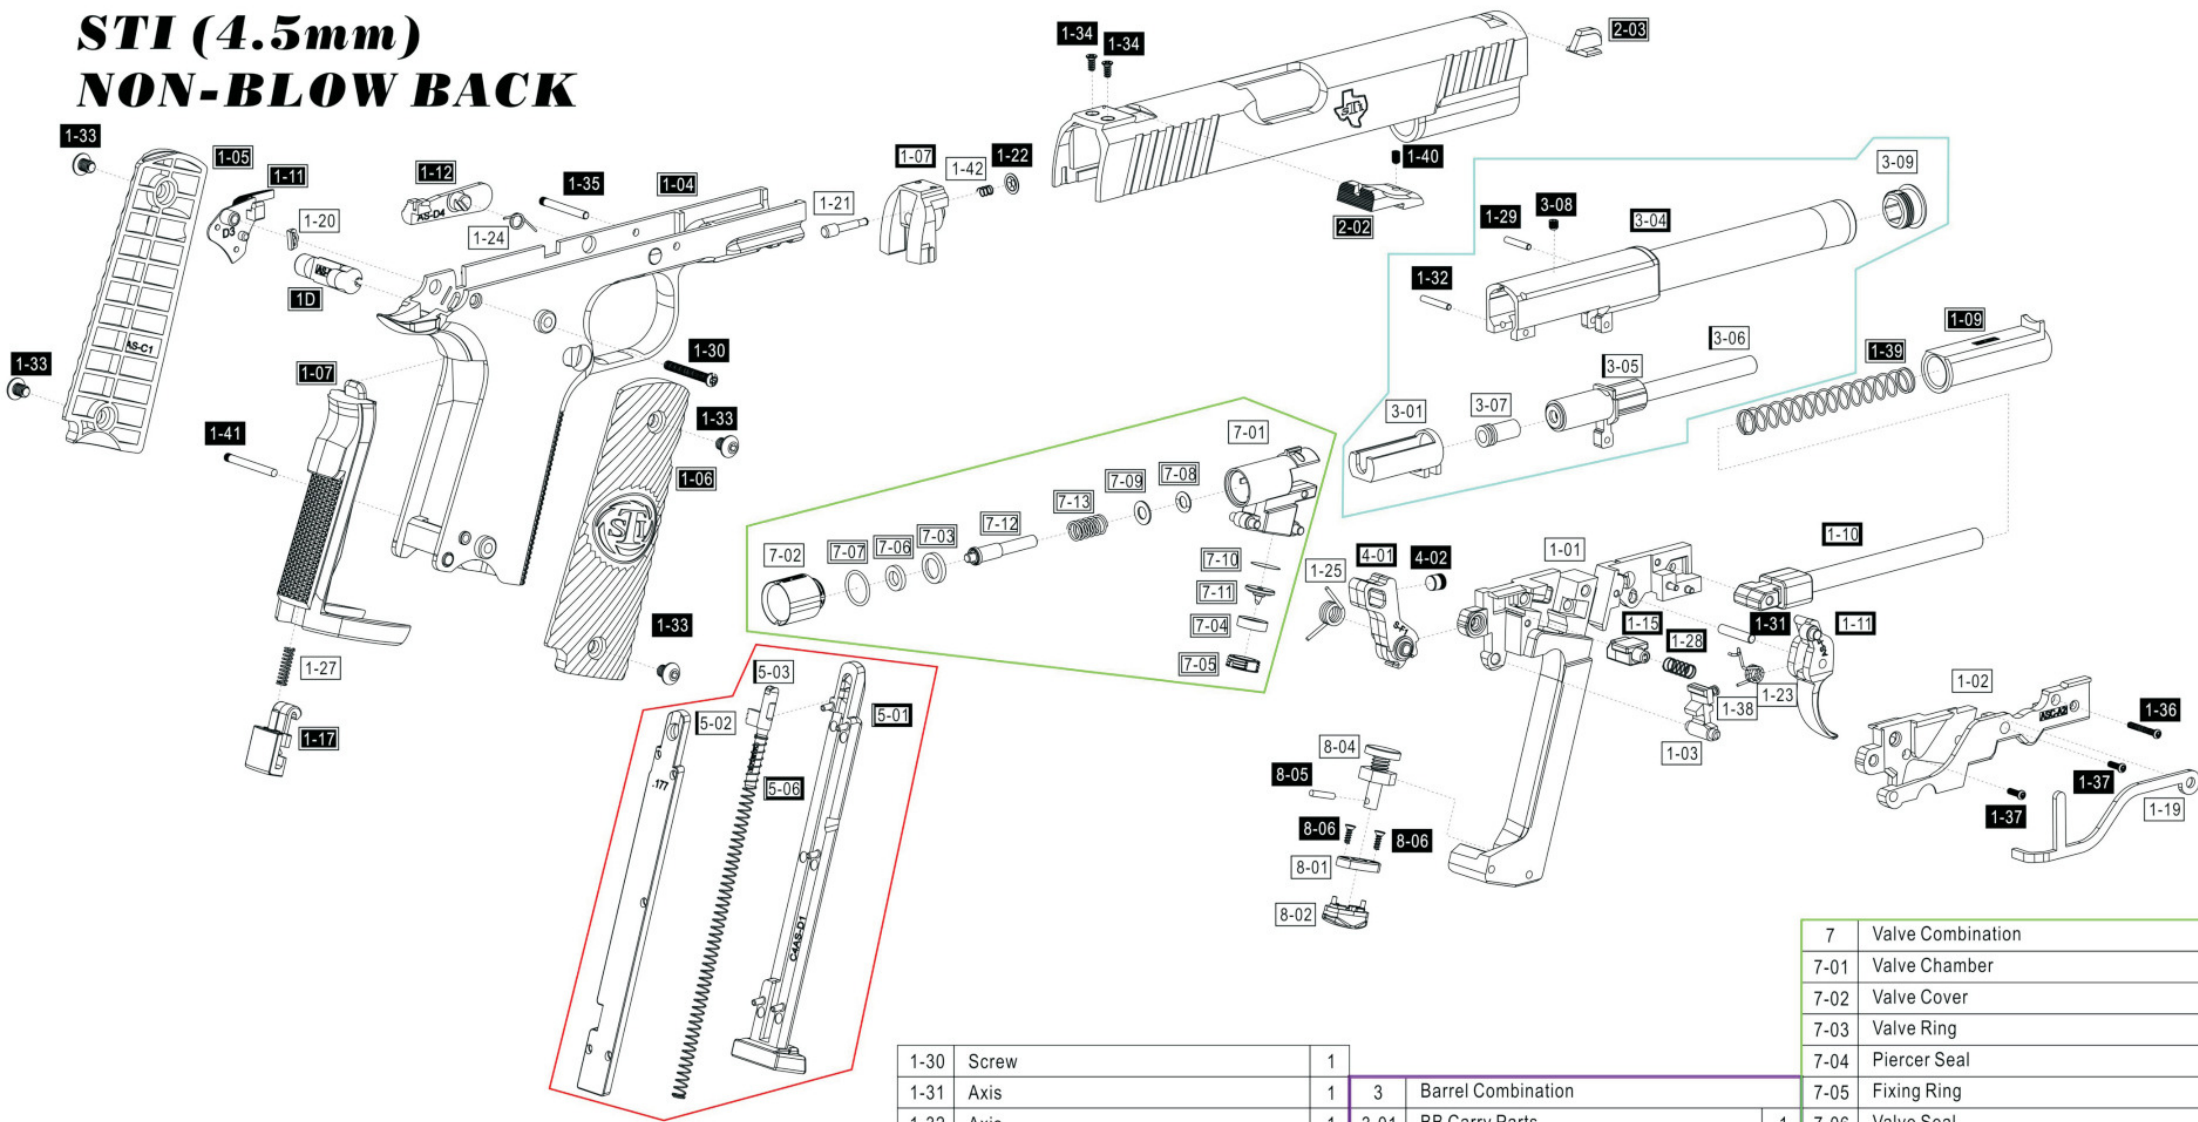

# STI (4.5mm) NON-BLOW BACK

1-01	Body Seat	1	1-14	Mag. Catch	1	1-34	Screw	1	3	Barrel Combination	7-01	Valve Chamber	1	
1-02	Body Cover	1	1-16	Safety Catch	1	1-35	Axis	1	3-01	BB Carry Parts	1	7-02	Valve Cover	1
1-03	Hammer Stopper	1	1-17	Back Cover Catch	1	1-36	Screw	1	3-04	Outer Barrel	1	7-03	Valve Ring	1
1-04	Frame	1	1-19	Trigger Connector	1	1-37	Screw	2	3-05	BB Holder	1	7-04	Piercer Seal	1
1-05	Grip(L)	1	1-20	Safety Catch	1	1-38	Stopper Spring	1	3-06	Internal Barrel	1	7-05	Fixing Ring	1
1-06	Grip(R)	1	1-21	Fixing Axis	1	1-39	Recoil Spring	1	3-07	BB Pusher	1	7-06	Valve Seal	1
1-07	Back Cover	1	1-22	Washer	1	1-40	Screw	1	3-09	Barrel Tip	1	7-07	O-ring	1
1-08	Recoil Spring Guide	1	1-23	Trigger Spring	1	1-42	Fixing Axis Spring	1	1-29	Axis	1	7-08	O-ring	1
1-09	Recoil Spring Guide Cover	1	1-24	Slide Stop Spring	1	1-43	Axis	1	4-01	Hammer	1	7-09	Washer	1
1-10	Slide Cover	1	1-25	Hammer Spring	1	2-01	Slide	1	4-02	Attacked Block	1	7-10	Filter	1
1-11	Trigger	1	1-27	Back Cover Catch Spring	1	2-02	Front Sight	1	5	Mag. Combination	8-01	7-11	Piercer	1
1-12	Slide Stop	1	1-28	Safety Catch Spring	1	2-03	Aiming Hole	1	5-01	Mag. Body	1	7-12	Valve	1
									5-02	Mag. Cover	1	7-13	Valve Spring	1
									5-03	BB Follower	1	8	Knob Combination	
									5-04	Mag. Base	1	8-01	Knob Seat	1
												8-02	Knob Cover	1
												8-04	Piercing Level Screw	1
												8-05	Axis	1
												8-06	Screw	2